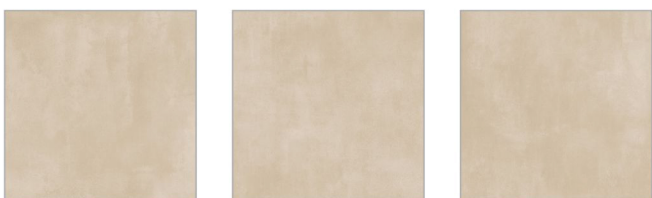

LIVING

BATHROOMS

KITCHEN

ROOM