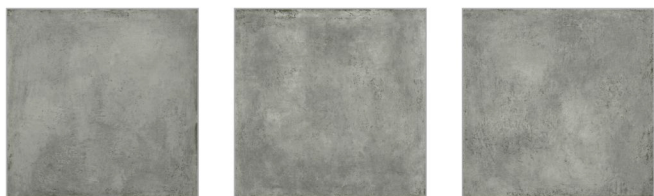

## MONZA GREY

800X  
800mm

MATT  
FINISH

POLISHED  
Glazed Vitrified Tiles

SILEX  
GRIS

800X  
800mm

MATT  
FINISH

POLISHED  
Glazed Vitrified Tiles

## STABLETON STILL GREY

800X  
800mm

MATT  
FINISH

POLISHED  
Glazed Vitrified Tiles

LIVING

BATHROOMS

KITCHEN

ROOM