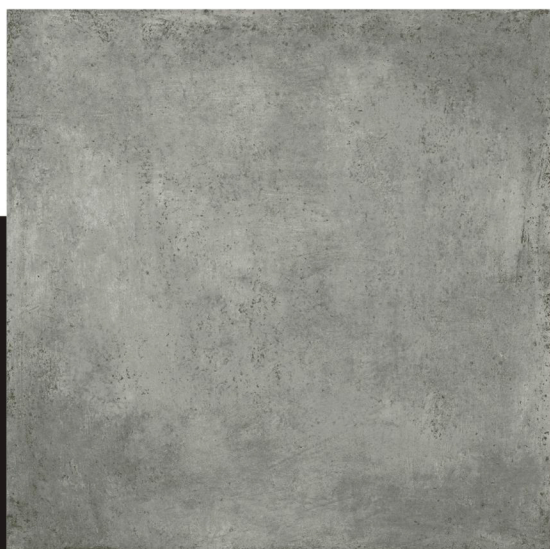

## MONZA GREY

800X  
800mm

MATT  
FINISH

POLISHED  
Glazed Vitrified Tiles

SILEX  
GRIS

800X  
800mm

MATT  
FINISH

POLISHED  
Glazed Vitrified Tiles